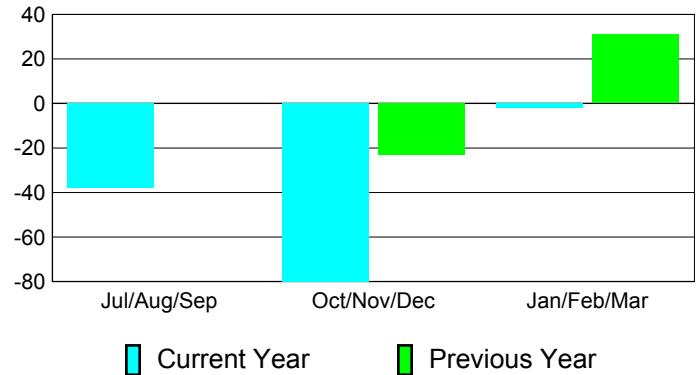

**Membership Results
2010-2011**

**Membership
2009-2010**

Month	Net Memb Goal	Actual New Memb	Actual Dropped Memb	Gain/Loss of Memb	Gain/Loss of Memb
Jul/Aug/Sep	0	16	-54	-38	0
Oct/Nov/Dec	50	21	-101	-80	-23
Jan/Feb/Mar	45	28	-30	-2	31
Totals	95	65	-185	-120	8

Membership Results 2010-2011

Goal, New, Dropped, Gain/Loss

Comparison of Membership Gain/Loss

Current Year Compared to the Previous Year

Gender Comparison 2010-2011

Jul/Aug/Sep

Oct/Nov/Dec

Jan/Feb/Mar