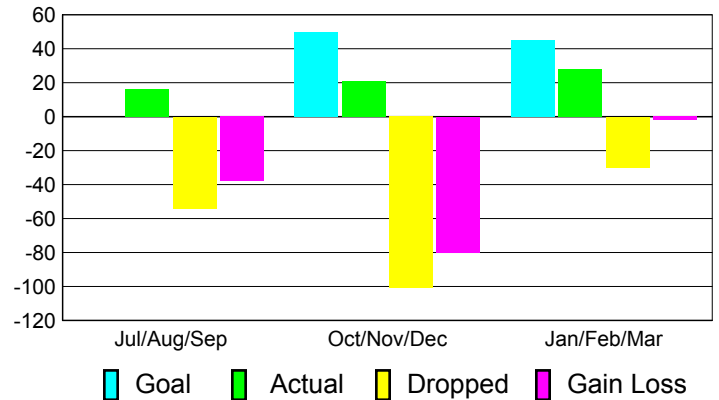

Membership Results 2010-2011

Goal, New, Dropped, Gain/Loss

Comparison of Membership Gain/Loss

Current Year Compared to the Previous Year