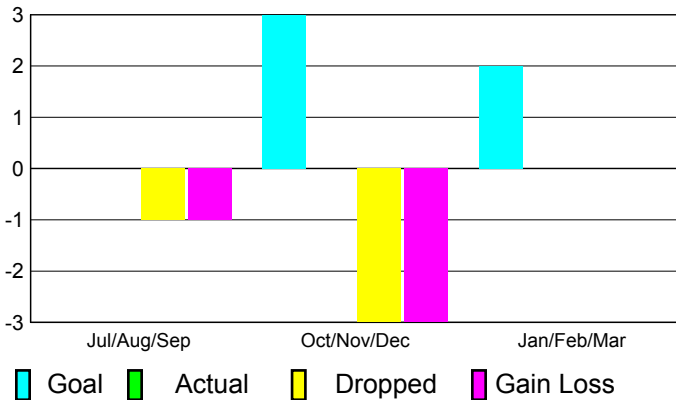

2010-2011 GMT Reports for District (or Undistricted) **District 126**

GMT: **Klaus Tang**

Location: **CROATIA**

GMT CA: **4**

CLUBS

**Club Results
2010-2011**

**Clubs
2009-2010**

Month	New Club Goal	Actual New Clubs	Actual Dropped Clubs	Gain/Loss of Clubs	Gain/Loss of Clubs
Jul/Aug/Sep	0	0	-1	-1	0
Oct/Nov/Dec	3	0	-3	-3	0
Jan/Feb/Mar	2	0	0	0	0
Totals	5	0	-4	-4	0

Club Results 2010-2011

Goal, New, Dropped, Gain/Loss

Comparison of Club Gain/Loss

Current Year Compared to the Previous Year

YTD Status Quo Clubs 2010-2011

Status Quo Clubs Compared to Status Quo Members

MEMBERSHIP